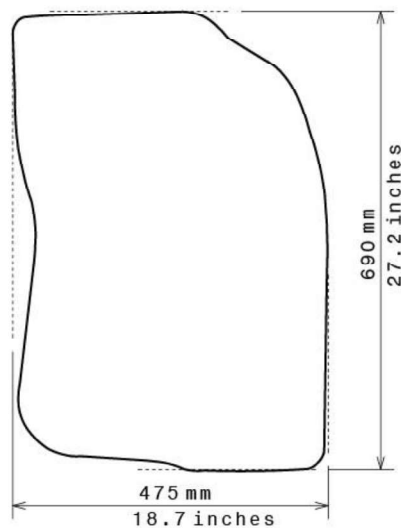

Spaghetti® Floor Mats by
NICOMAN

Best Mats for Your Car, Home & Business!

Photo for illustration purposes only.

Fitment Specifications

Make/Brand	Peugeot
Model/Type	208
Gen/MK Code	1st Gen
Model Year	2012-Current
Body Type	Hatchback
Non-Slip Type	GECKO
SKU	C 5903

Please check shape/size matches floorpan

LEFT Hand Drive

SCALE: 1/10

Set of 4

Remarks