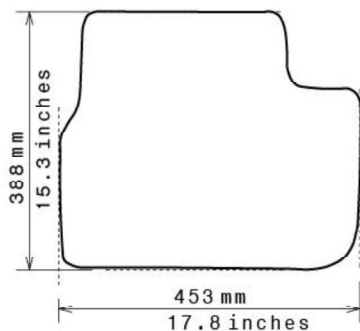

Please check shape/size matches floorpan

LEFT Hand Drive

SCALE: 1/10

Set of 4

Remarks