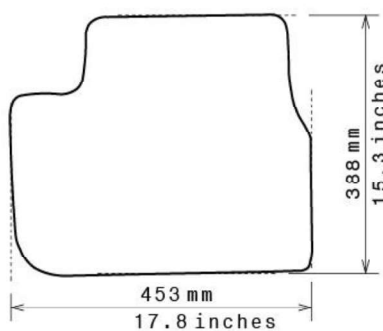

Please check shape/size matches floorpan

LEFT Hand Drive

SCALE: 1/10

Set of 4

Remarks