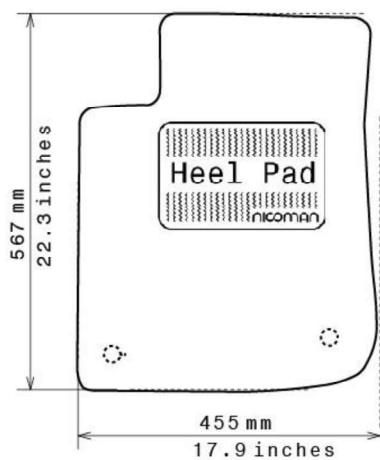

Spaghetti® Floor Mats by
NICOMAN

Best Mats for Your Car, Home & Business!

Photo for illustration purposes only.

Fitment Specifications

Make/Brand	Peugeot
Model/Type	208
Gen/MK Code	1st Gen
Model Year	2012-Current
Body Type	Hatchback
Non-Slip Type	GECKO
SKU	C 5903

Please check shape/size matches floorpan

LEFT Hand Drive

SCALE: 1/10

Set of 4

Remarks